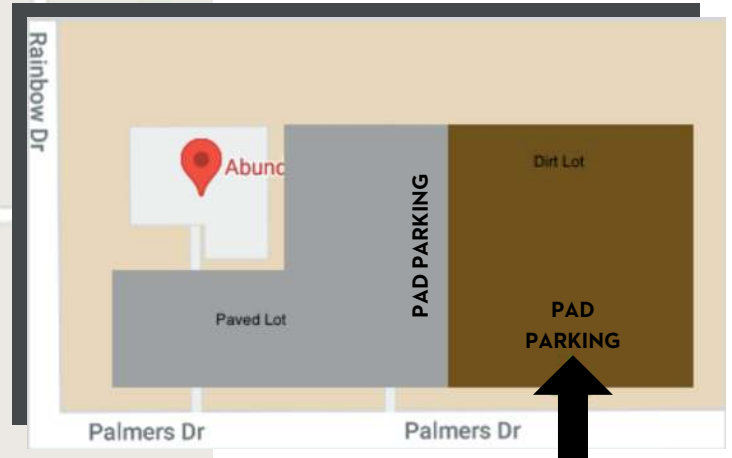

PAD PARKING

Parking at The PAD is limited, but we have partnered with a local organization nearby to provide a satellite lot. Please utilize our port cochere when checking in to unload, then follow these directions to park if there are no spaces available in our lot.

Please don't park directly in front of church, stick to the east side of the lot, to the right of the building.

PAD Satellite Parking in Abundant Life Church Lot

400 Palmers Drive

.3 miles north of The PAD at the corner of Rainbow & Palmers