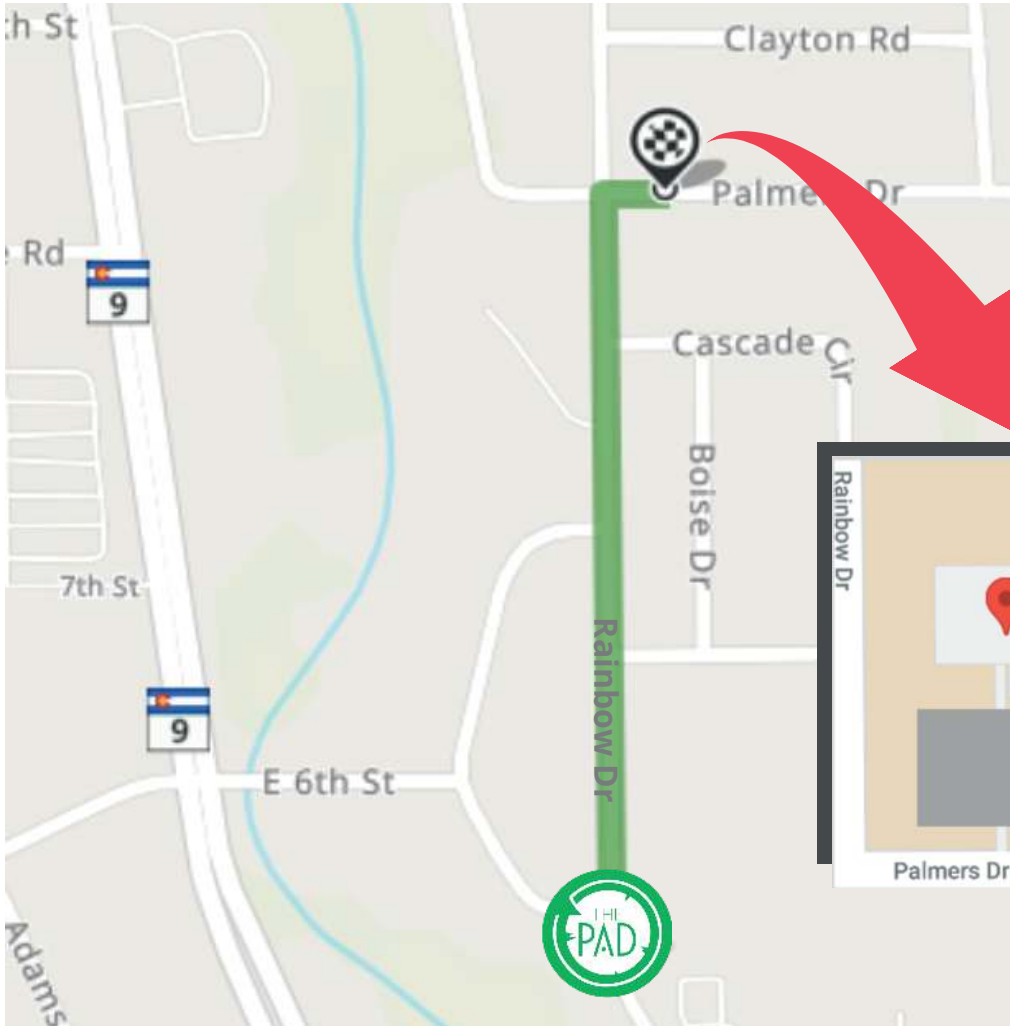

PAD PARKING

Parking at The PAD is limited, but we have partnered with a local organization nearby to provide a satellite lot. Please utilize our port cochere when checking in to unload, then follow these directions to park if there are no spaces available in our lot.

Please don't park directly in front of church, stick to the east side of the lot, to the right of the building.

PAD Satellite Parking in Abundant Life Church Lot

400 Palmers Drive

.3 miles north of The PAD at the corner of Rainbow & Palmers

1 minute drive / 4 minute walk